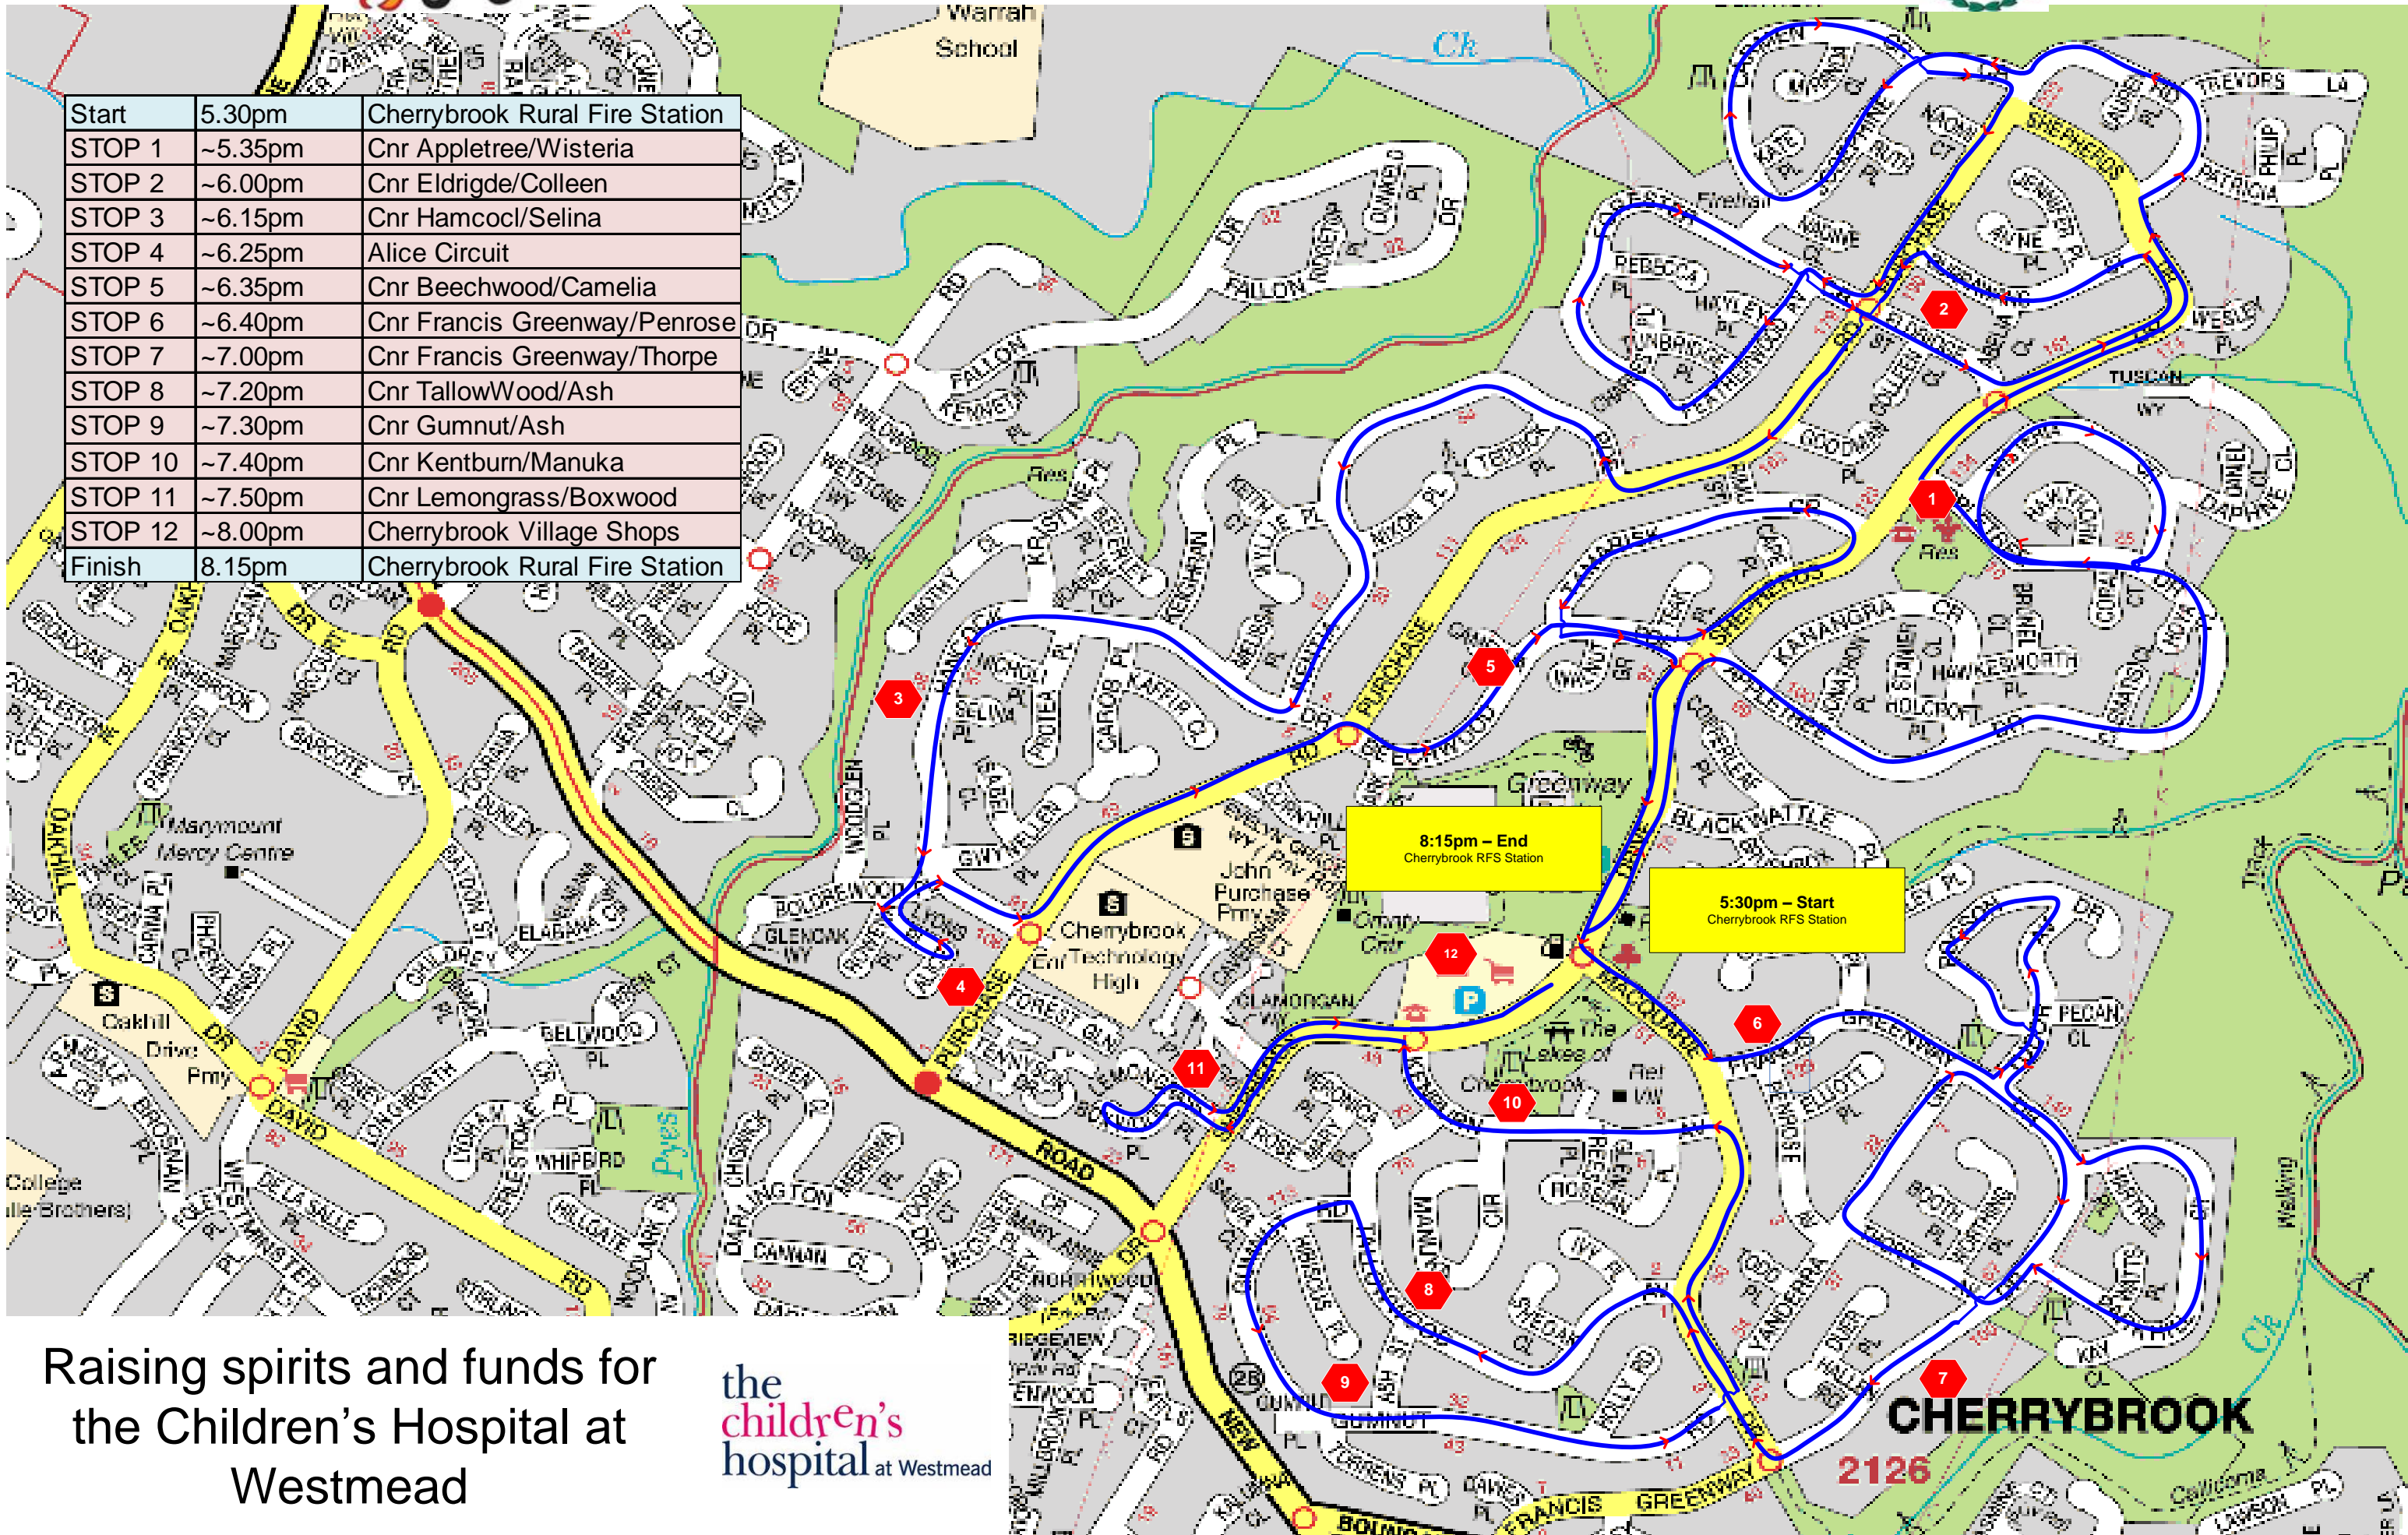

# Cherrybrook Rural Fire Brigade Christmas Eve Santa Run

Start	5.30pm	Cherrybrook Rural Fire Station
STOP 1	~5.35pm	Cnr Appletree/Wisteria
STOP 2	~6.00pm	Cnr Eldridge/Colleen
STOP 3	~6.15pm	Cnr Hamcocl/Selina
STOP 4	~6.25pm	Alice Circuit
STOP 5	~6.35pm	Cnr Beechwood/Camelia
STOP 6	~6.40pm	Cnr Francis Greenway/Penrose
STOP 7	~7.00pm	Cnr Francis Greenway/Thorpe
STOP 8	~7.20pm	Cnr TallowWood/Ash
STOP 9	~7.30pm	Cnr Gumnut/Ash
STOP 10	~7.40pm	Cnr Kentburn/Manuka
STOP 11	~7.50pm	Cnr Lemongrass/Boxwood
STOP 12	~8.00pm	Cherrybrook Village Shops
Finish	8.15pm	Cherrybrook Rural Fire Station

Raising spirits and funds for  
the Children's Hospital at  
Westmead

**CHERRYBROOK**

2126